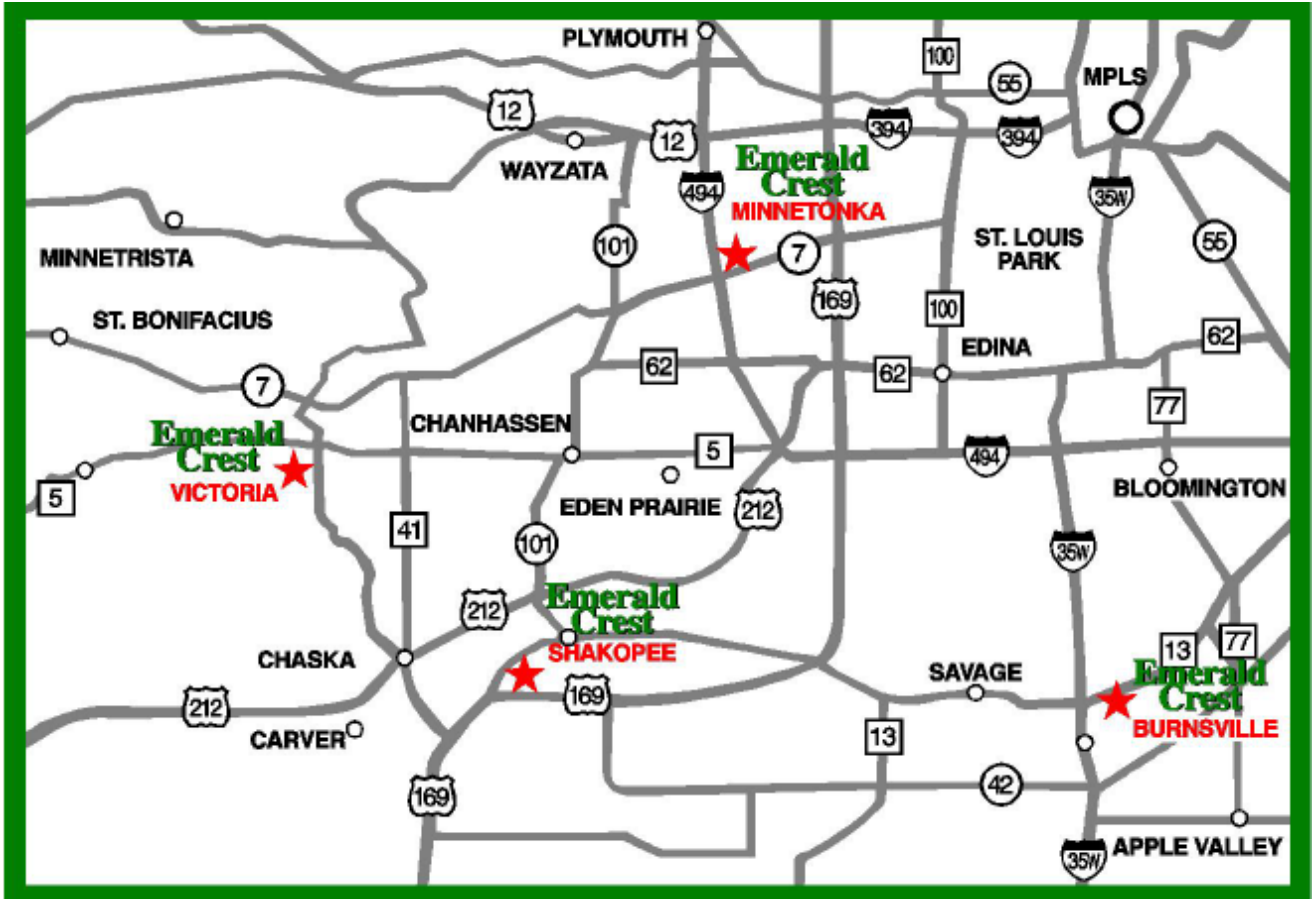

EMERALD CREST

Memory Care Specialists

Emerald Crest of Burnsville

451 E. Travelers Trail
Burnsville, MN 55337
Main 952-890-2652

(35W to 13 North. Right (south) on Nicollet.
Left (east) at Travelers Trail.)

Emerald Crest of Shakopee

1855 10th West
Shakopee, MN 55379
Main 952-233-8811

(169 to Marystown Road (Cty Road 15) exit. Follow Adams
north to 10th Avenue west. Turn left (west) on 10th Avenue.)

Emerald Crest of Minnetonka

13401 Lake Street Extension
Minnetonka, MN 55305
Main 952-933-9903

(494 to Hwy 7 east. Take first exit (Baker Road). Turn right at
exit and proceed north. Turn left on Lake Street Extension.)

Emerald Crest of Victoria

8150 Bavaria Road
Victoria, MN 55386
Main 952-856-7510

(Hwy 5 to Bavaria Road. South on Bavaria Road)

Distance Table (based off of mapquest directions)

	Burnsville	Minnetonka	Shakopee	Victoria
Burnsville		19	16	25
Minnetonka	19		21	13
Shakopee	16	21		12
Victoria	25	13	12	